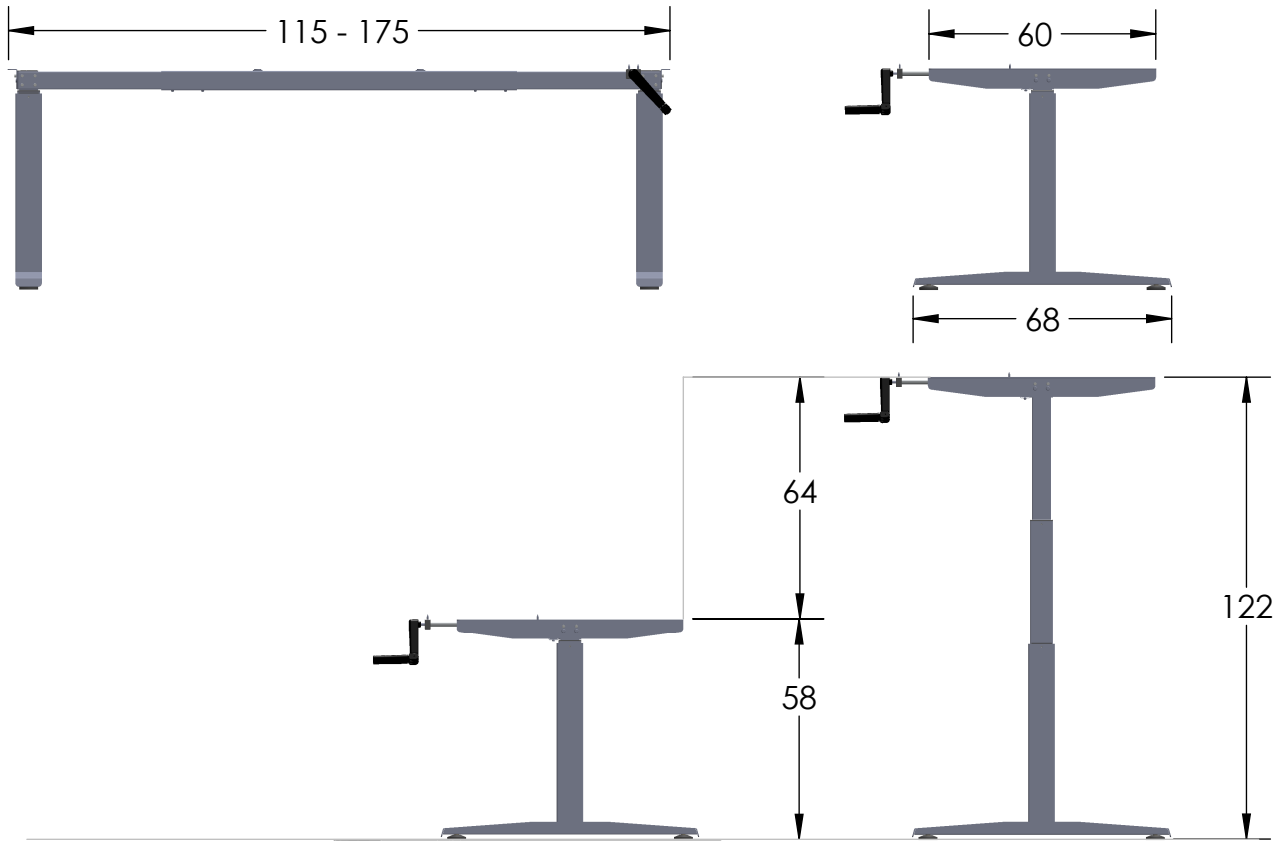

## ST SUPREME H54T

Hand Crank Height Adjustable Desk Frame (4 to 6 Feet Length)	
Height (cm)	min. 58 / max. 122
Stroke (cm)	64
Speed (cm)	0.5/ crank turn
Frame Length (cm)	min. 115 to max. 175
Table Top Depth (cm)	min. 70 / max. 80
Capacity (kg)	80
Noise dB(A)	-
Crank Handle (Colour)	Grey/Black
Weight/Set (kg)	21.7
Material (Frame, Column, Foot)	Powder Coated Steel (RoHS)

Packing Dimension Per Set
L96.2 X W27.3 X H11.2 (cm)
Packing Dimension Pallet (36 Units)
L110 X W90 X H113 (cm)