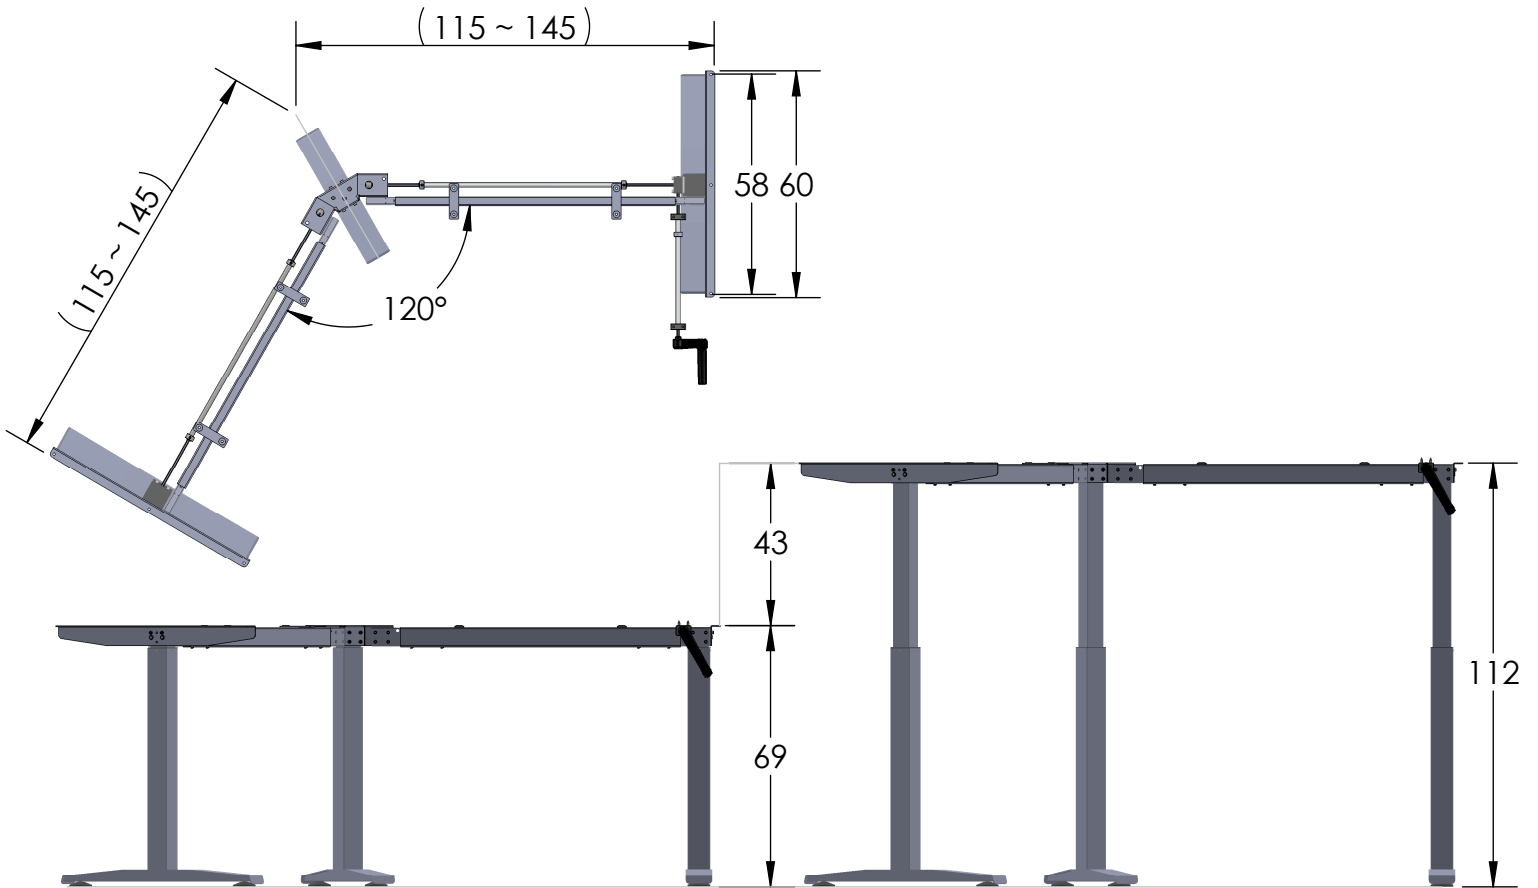

SUNDeSK

ST SUPREME H28T 120°

Manual 120 Degree Desk Frame	
Height (cm)	min. 69 / max. 112
Stroke (cm)	43
Speed (cm)	0.4/ crank turn
Frame Length (cm)	(115~145) X W60
Table Top Size (cm)	(120~150) X (120~150) X W65
Capacity (kg)	80
Noise dB(A)	-
Crank Handle (Colour)	Grey/Black
Weight/Set (kg)	~30
Material (Frame, Column, Foot)	Powder Coated Steel (RoHS)

Packing Dimension Per Set (1 Box)	
L91 X W27.2 X H12 (cm)*	
Packing Dimension Pallet (32 Sets)*	
L110 X W90 X H113(cm)*	