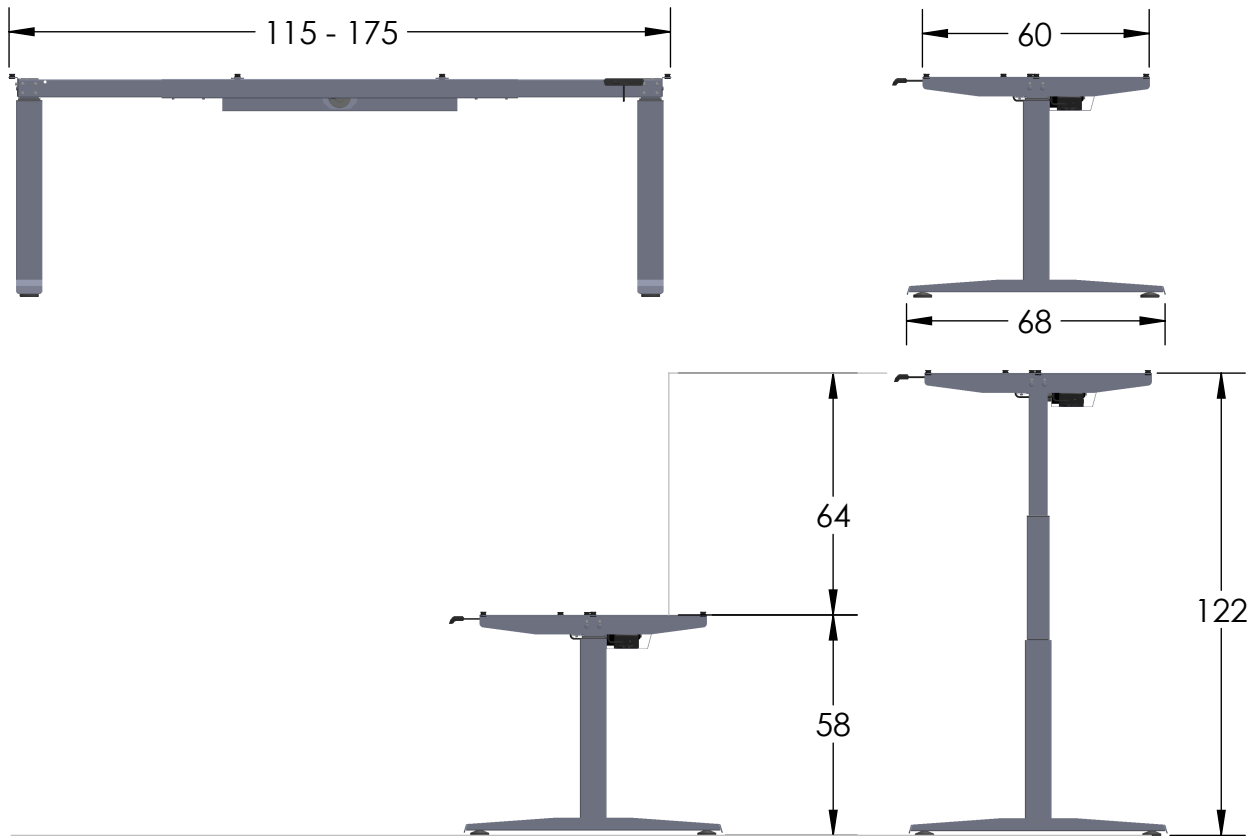

SUNDeSK

ST SUPREME E53T-DM

Electric Height Adjustable Desk Frame (4 to 6 Feet Length)	
Height (cm)	min. 58 / max. 122
Stroke (cm)	64
Speed (cm/s)	2.7
Frame Length (cm)	min. 115 / max. 175
Table Top Depth (cm)	min. 70 / max. 80
Capacity (kg)	80
Noise dB(A)	< 50
Power	110 V to 240V
Plug Type	UK/EU/US/AUS/JP
Weight/Set (kg)	28.8
Material (Frame, Column, Foot)	Powder Coated Steel (RoHS)
Handset	TDH Series Memory Function (4 Memory Positions)
Safety Feature	Anti-Collision Protection

Packing Dimension Per Set
L95.2 X W27.5 X H14 (cm)
Packing Dimension Pallet (28 Units)
L110 X W90 X H110 (cm)