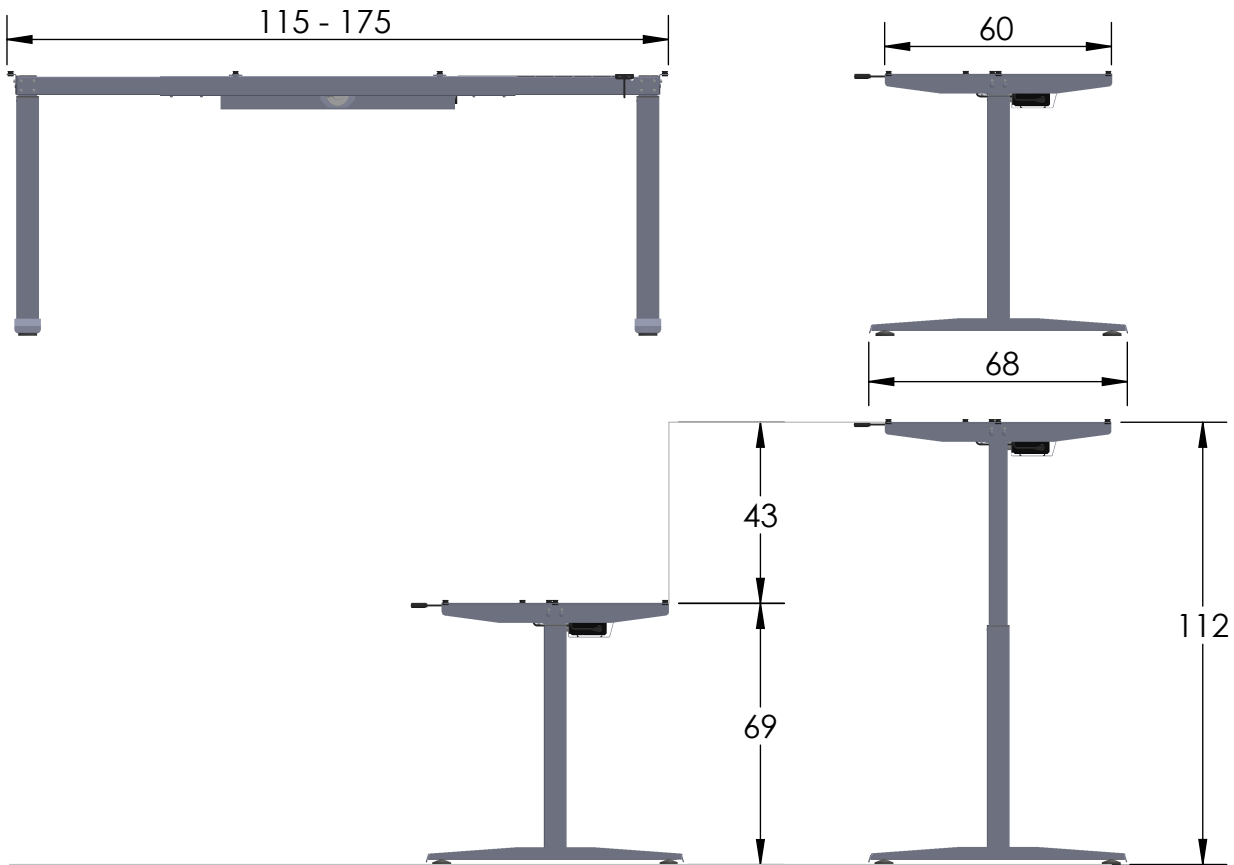

## ST SUPREME E23T

Electric Height Adjustable Desk Frame (4 to 6 Feet Length)	
Height (cm)	min. 69 / max. 112
Stroke (cm)	43
Speed (cm/s)	2.5
Frame Length (cm)	min. 115 / max. 175
Table Top Depth (cm)	min. 70 / max. 80
Capacity (kg)	80
Noise dB(A)	< 50
Power	110 V to 240V
Plug Type	UK/EU/US/AUS/JP
Weight/Set (kg)	~23.5
Material (Frame, Column, Foot)	Powder Coated Steel (RoHS)

Packing Dimension Per Set
L95.2 X W27.5 X H13.3 (cm)
Packing Dimension Pallet (28 Units)
L110 X W90 X H107 (cm)