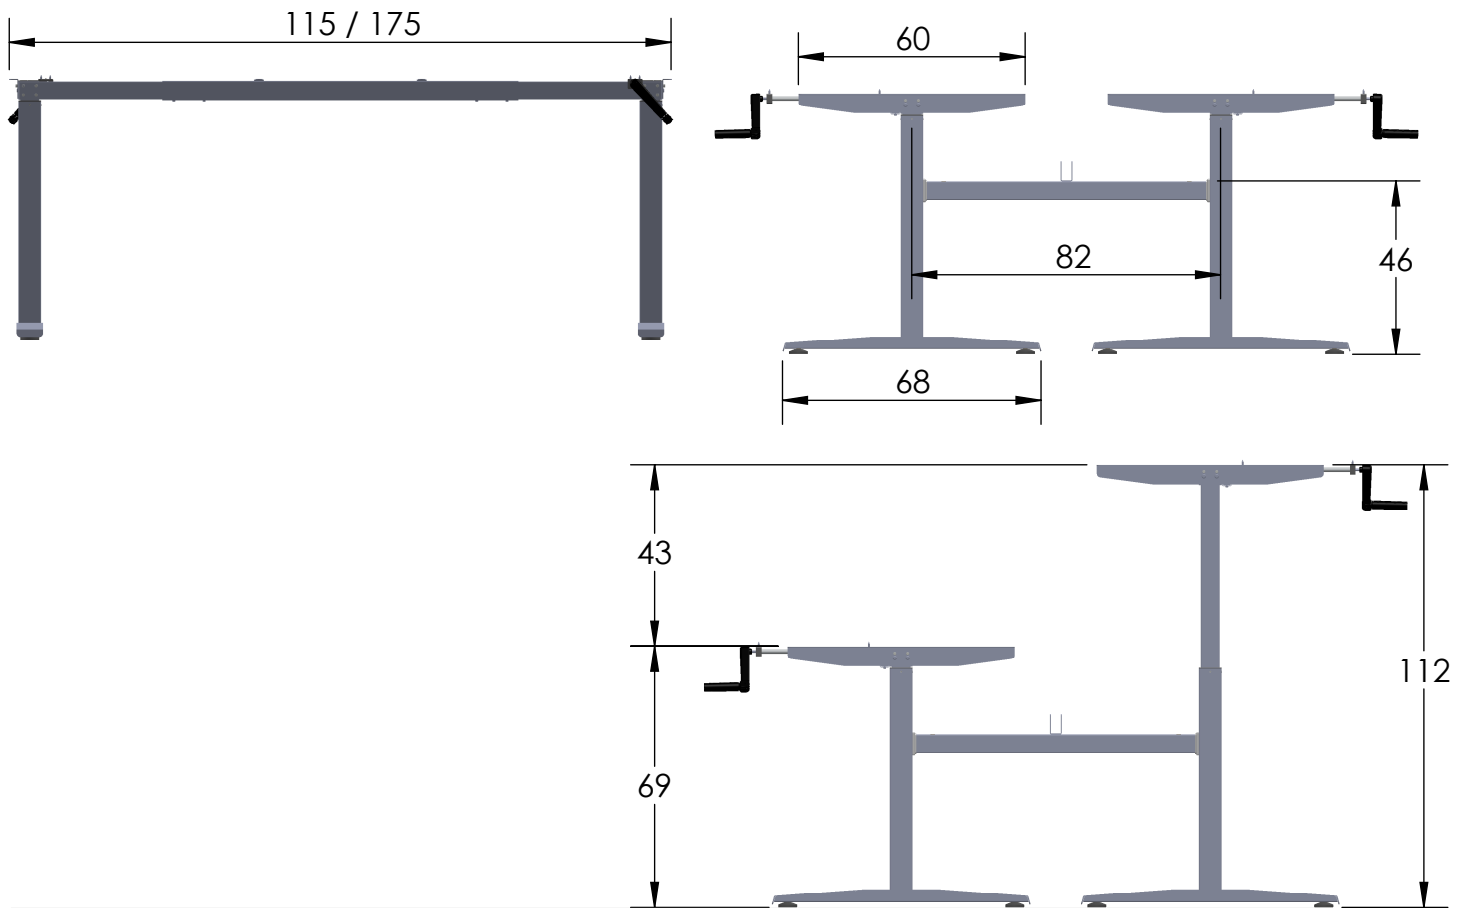

SUNDeSK

ST SUPREME DSH24T

Hand Crank Height Adjustable Desk Frame (4 to 6 Feet Length) Back To Back	
Height (cm)	min. 69 / max. 112
Stroke (cm)	43
Speed (cm/s)	0.4 / Crank Turn
Frame Length (cm)	min. 115 / max. 175
Table Top Depth (cm)	min. 70 / max. 80
Capacity (kg)	80
Noise dB(A)	-
Crank Handle (Colour)	Grey / Black
Weight/Set (kg)	~43
Material (Frame, Column, Foot)	Powder Coated Steel (RoHS)

Packing Dimension Per Set (3 Boxes)
L96.2 X W25.3 X H10.8 (cm) - 2 Boxes
L77.5 X W13.5 X H7.5 (cm) - 1 Box
Packing Dimension Pallet (14 Units)
L110 X W90 X H120 (cm)