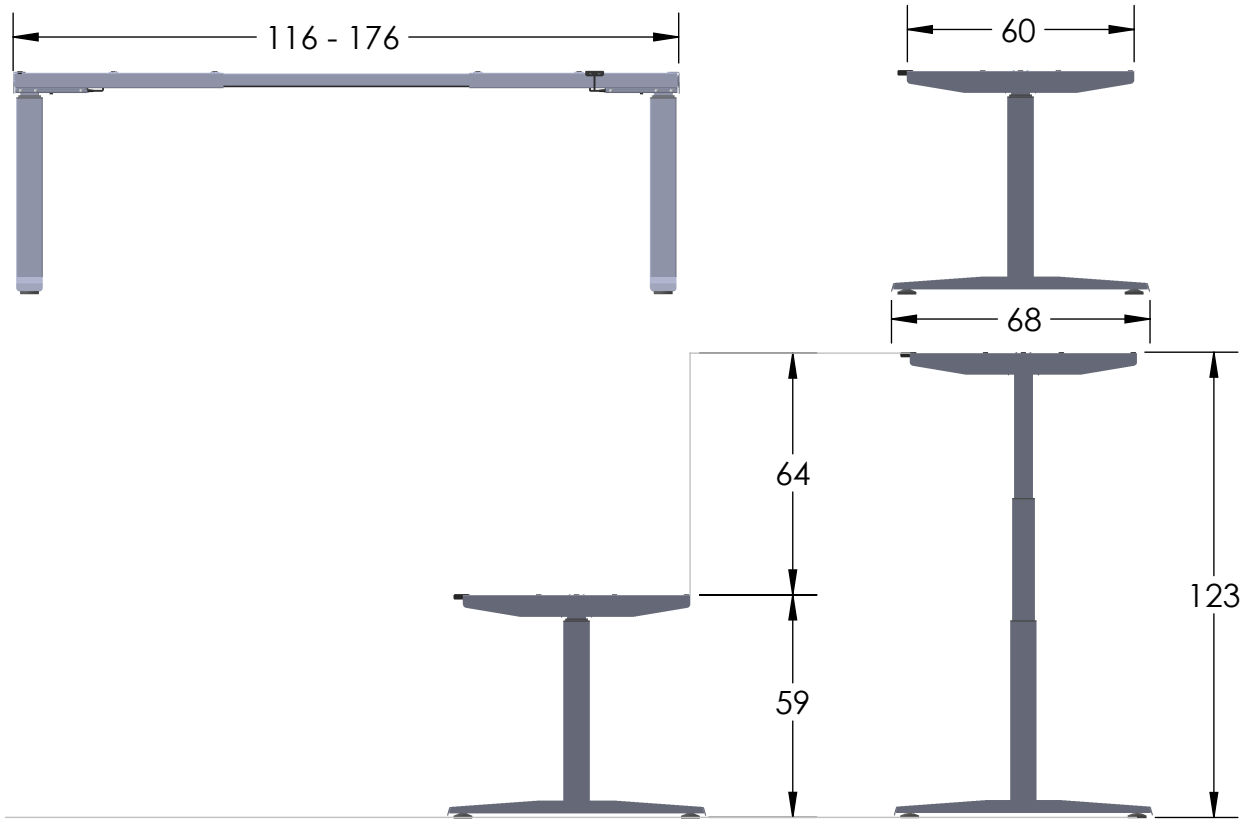

SUNDeSK

SD301

Electric Straight Desk Frame	
Height (cm)	min. 59 / max. 123
Stroke (cm)	64
Frame Length (cm)	min. 116 / max. 176
Table Top Depth (cm)	min. 70 / max. 80
No. Of Motor	2
Speed (cm/s)	4
Capacity (kg)	Max.120
Noise dB(A)	< 50
Power	110 V to 240V
Plug Type	UK/EU/US/AUS/JP
Weight/Set (kg)	~30
Material (Frame, Column, Foot)	Powder Coated Steel (RoHS)

Packing Dimension Per Set	
L112 X W17.5 X H25 (cm)	
Packing Dimension Pallet (24 Units)	
L112 X W105 X H112 (cm)	