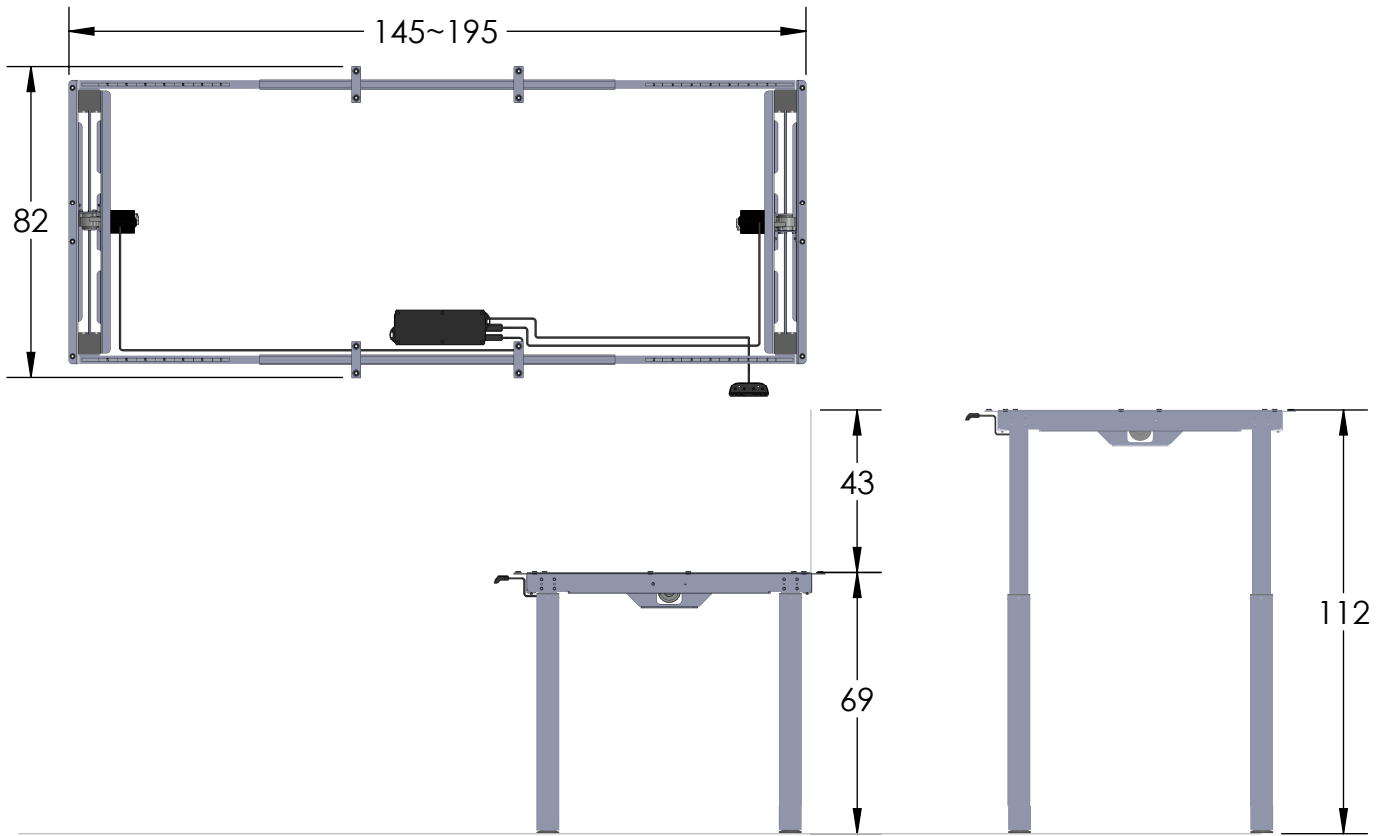

## SD207-H-DM

Electric Conference Desk Frame Table Top Length 180cm To 240cm	
Height (cm)	min. 69 / max. 112
Stroke (mm)	43
Speed (cm/s)	2.8
Frame Length (cm)	145 - 195
Table Top Depth (cm)	90 - 120
Capacity (kg)	150
Noise dB(A)	< 50
Power	110 V to 240V
Plug Type	UK/EU/US/AUS/JP
Weight/Set (kg)	~43*
Material (Frame, Column, Foot)	Powder Coated Steel (RoHS)
Handset	TDH Series Memory Function (4 Memory Positions)
Safety Feature	Anti-Collision Protection

<b>Packing Dimension Per Box (2 Boxes)*</b>
L96.2 X W25.3 X H10.8 (cm) (1Box)*
L96.2 x W25.3 X H10.8 (cm) (1 Box)*
<b>Packing Dimension Pallet (18 Unit)*</b>
L110 X W90 X H110 (cm)*