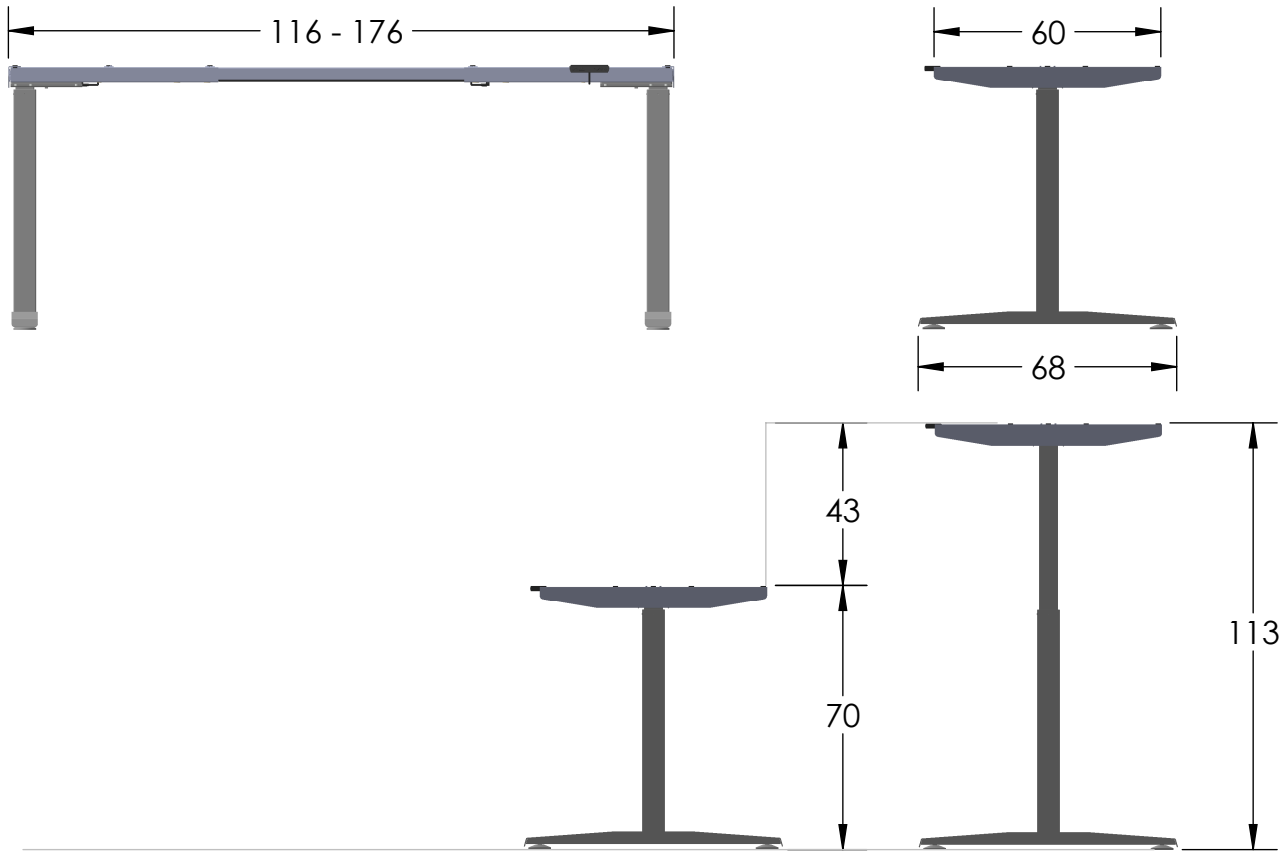

SUNDeSK

SD201

Electric Straight Desk Frame	
Height (cm)	min. 70 / max. 113
Stroke (cm)	43
Frame Length (cm)	min. 116 / max. 176
Table Top Depth (cm)	min. 70 / max. 80
No. Of Motor	2
Speed (cm/s)	2.8
Capacity (kg)	Max.120
Noise dB(A)	< 50
Power	110 V to 240V
Plug Type	UK/EU/US/AUS/JP
Weight/Set (kg)	~27.2
Material (Frame, Column, Foot)	Powder Coated Steel (RoHS)

Packing Dimension Per Set	
L112 X W17.5 X H25 (cm)	
Packing Dimension Pallet (24 Units)	
L112 X W105 X H112 (cm)	